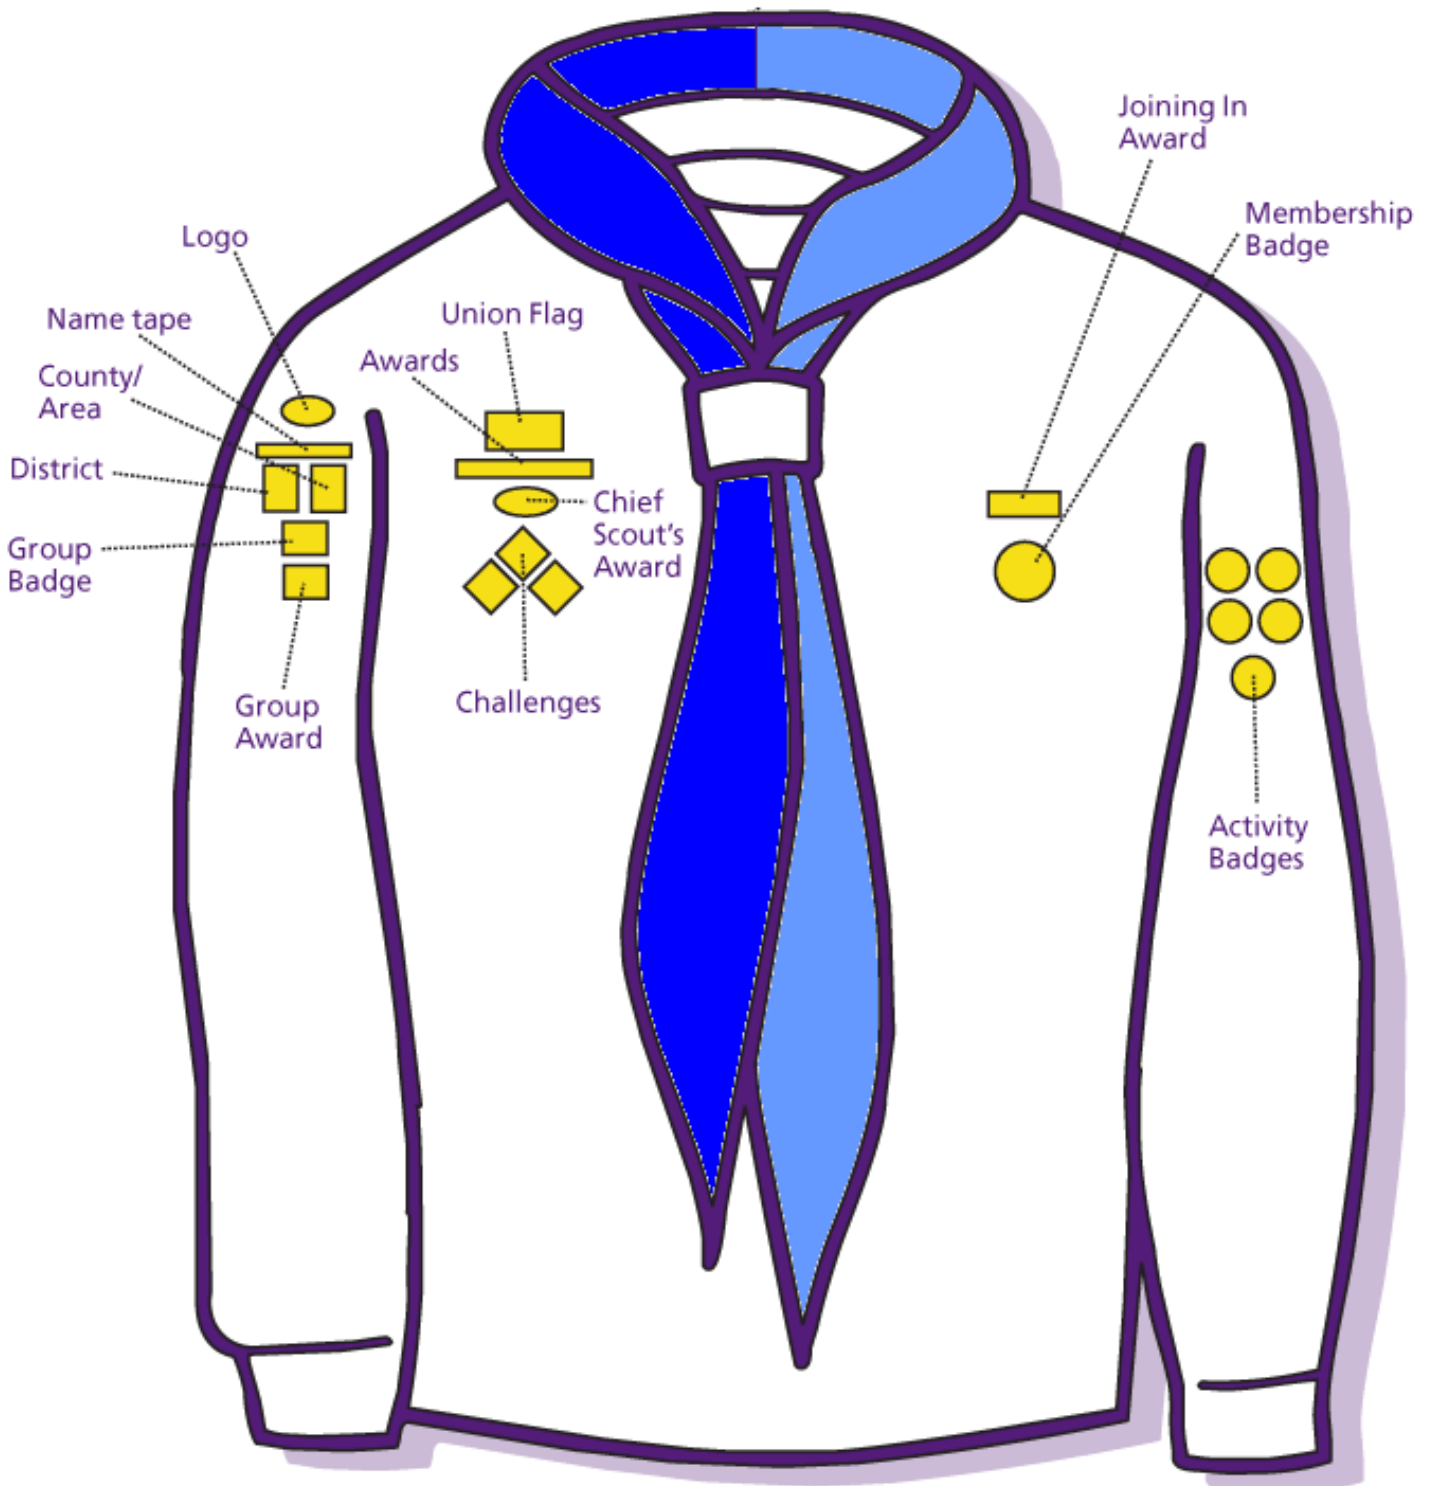

1st Pennfields Scout Group Beaver Scout Uniform

Please note: The Neckerchief is worn with the light blue half on the left