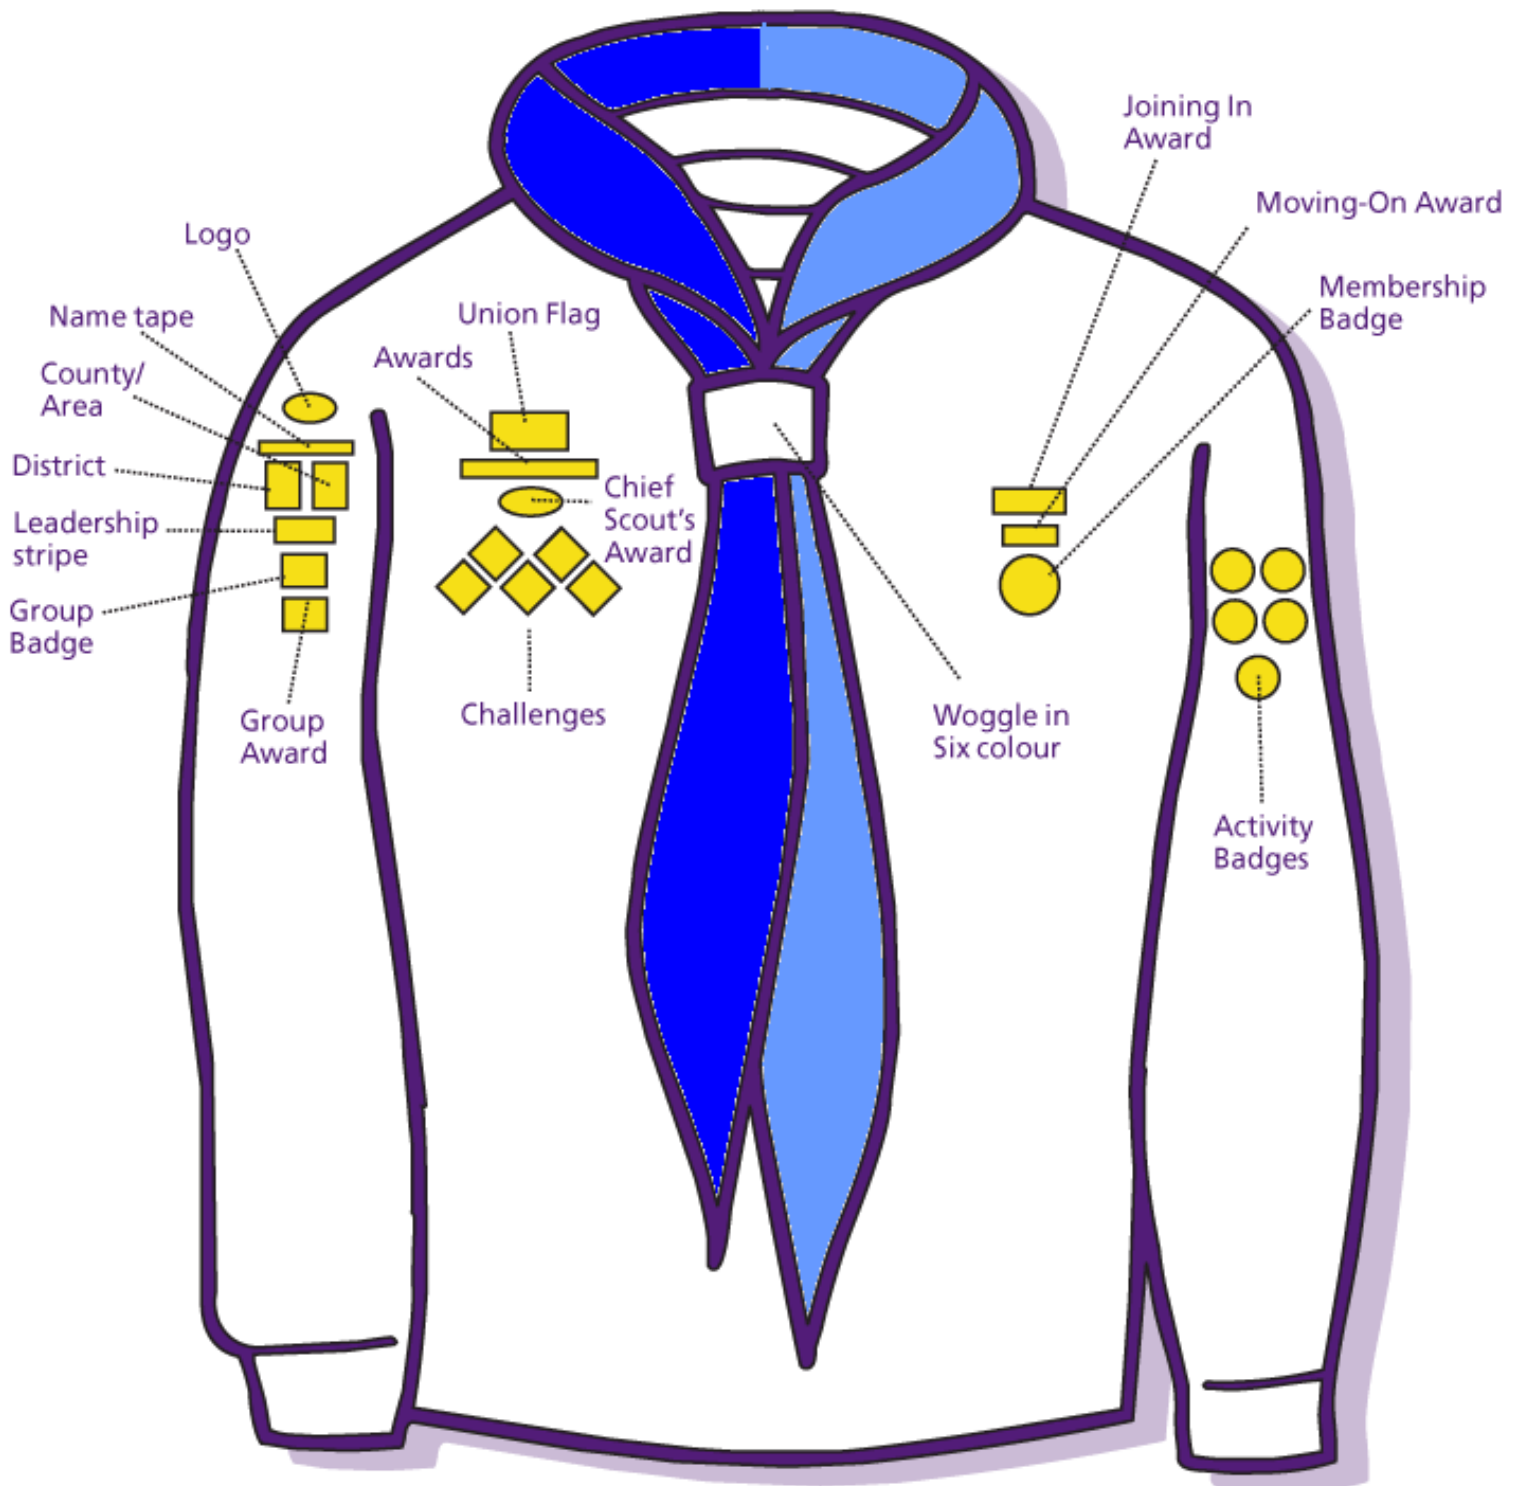

# 1<sup>st</sup> Pennfields Scout Group Cub Scout Uniform

Please note: The Neckerchief is worn with the light blue half on the left